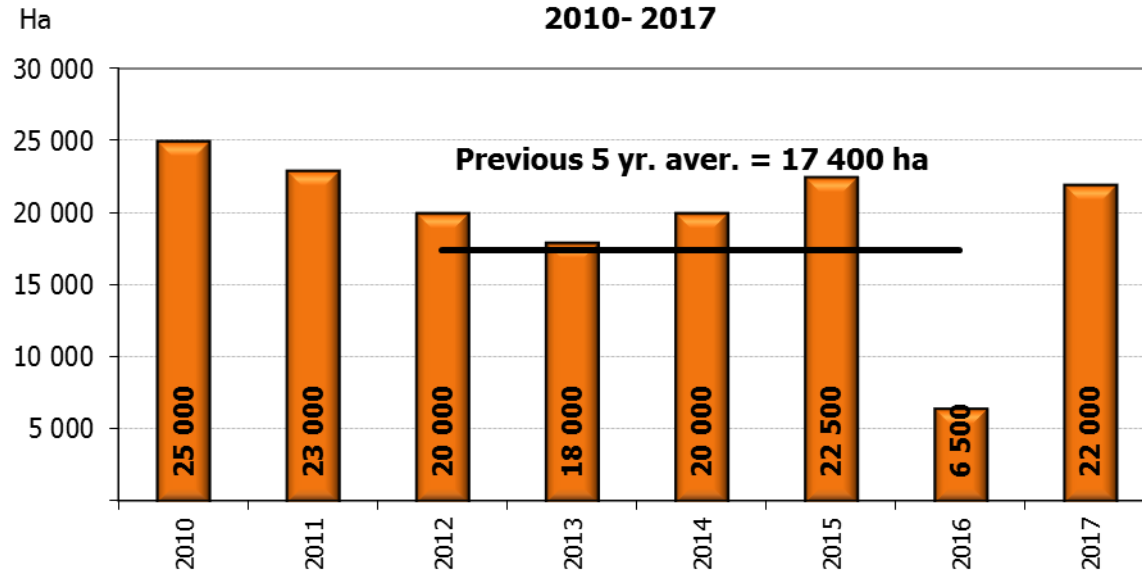

**Free State: Groundnuts - Area Planted
2010- 2017**