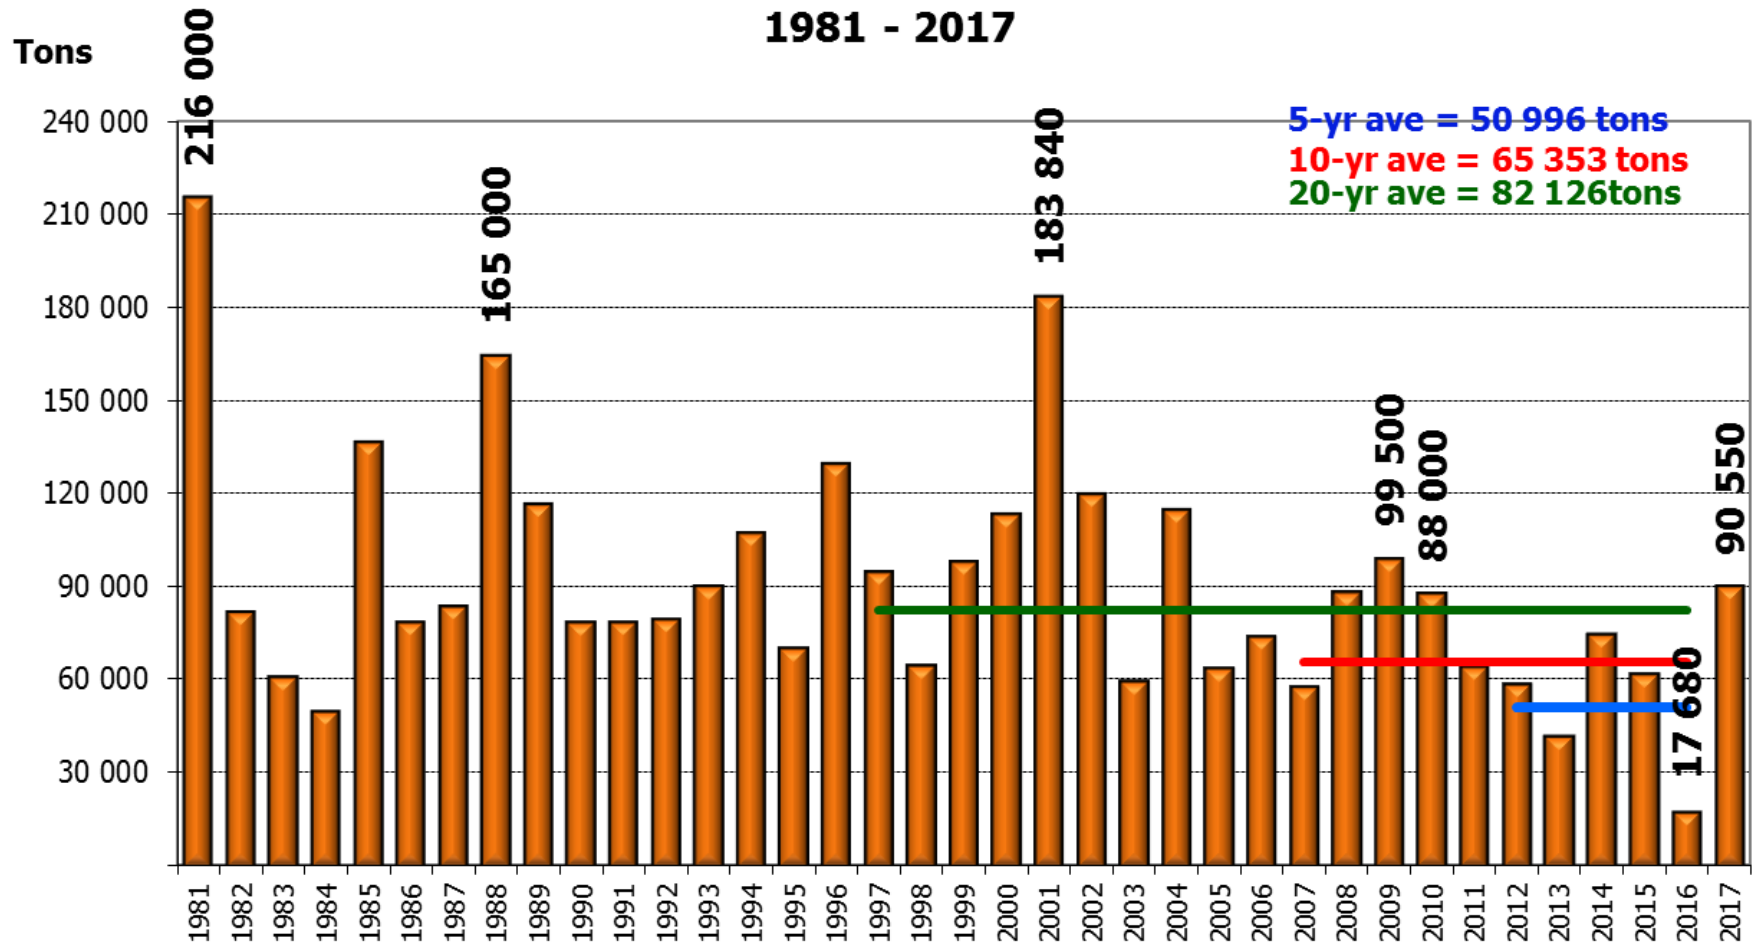

RSA: Groundnuts Production 1981 - 2017

agriculture,
forestry & fisheries

Department:
Agriculture, Forestry and Fisheries
REPUBLIC OF SOUTH AFRICA