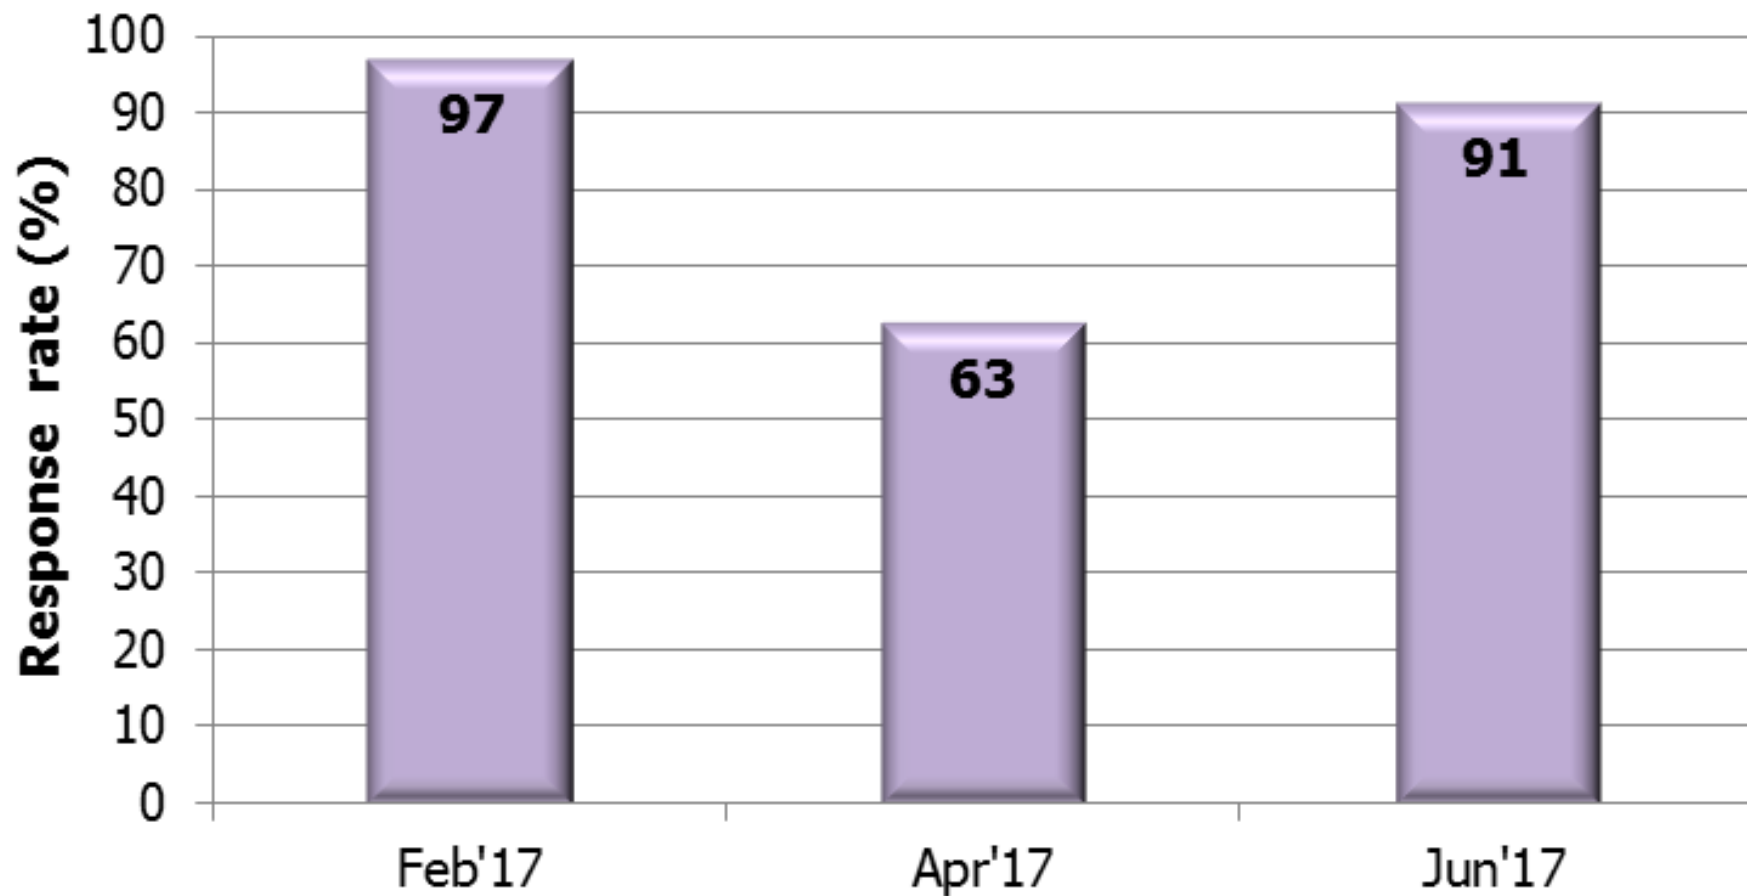

Feedback: Groundnut Processor Survey 2017

agriculture,
forestry & fisheries

Department
Agriculture, Forestry and Fisheries
REPUBLIC OF SOUTH AFRICA