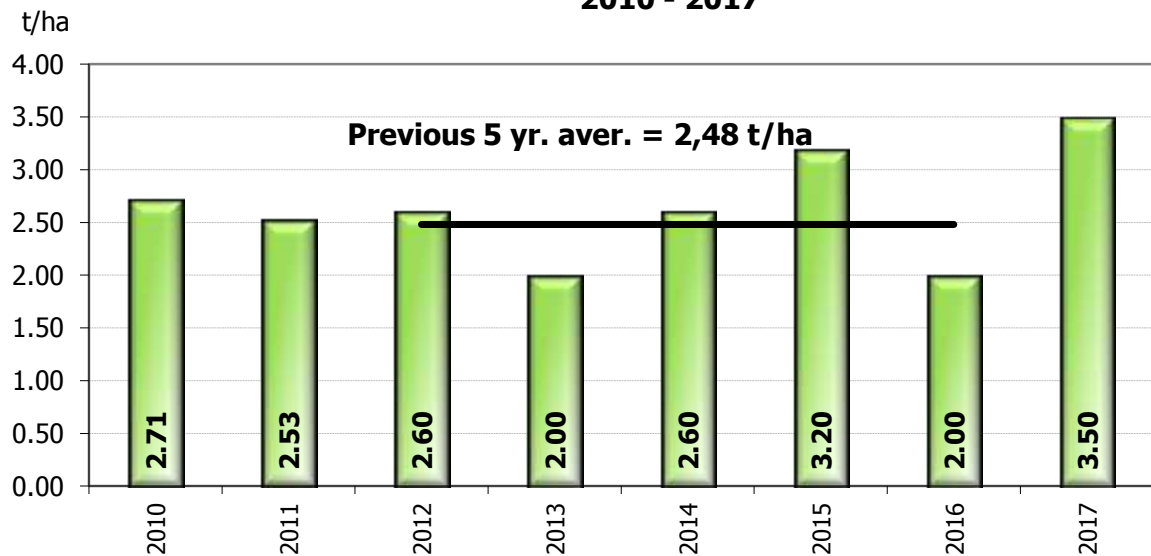

agriculture,
forestry & fisheries

Department:
Agriculture, Forestry and Fisheries
REPUBLIC OF SOUTH AFRICA

**Northern Cape: Groundnuts - Area planted
2010 - 2017**

**Northern Cape: Groundnuts - Yield
2010 - 2017**