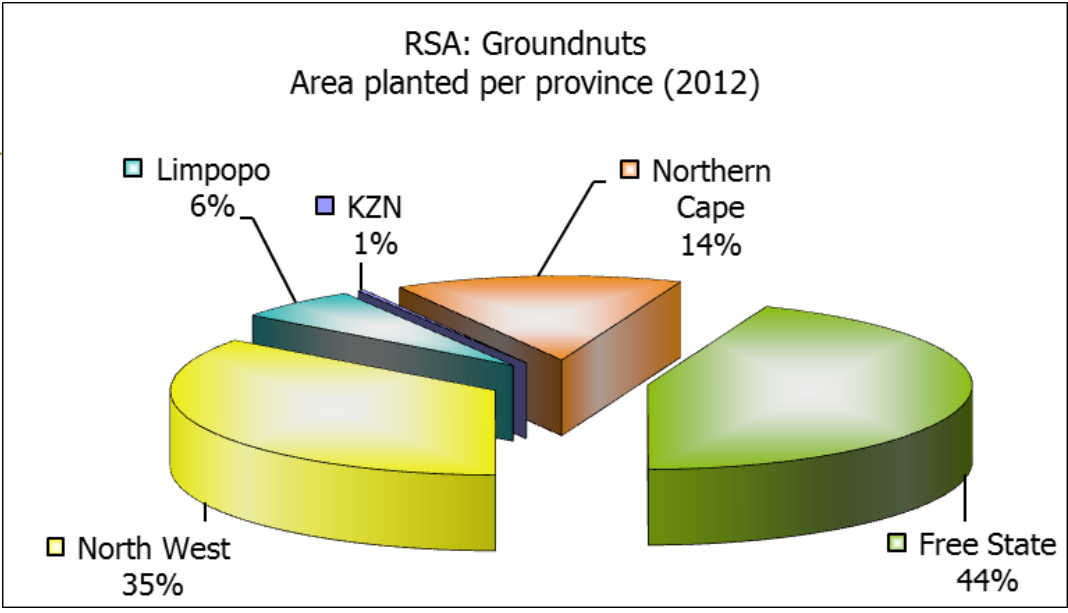

Crop Estimates Committee
Oeskattingskomitee

RSA: Groundnuts Production 1981 - 2017

agriculture,
forestry & fisheries

Department:
Agriculture, Forestry and Fisheries
REPUBLIC OF SOUTH AFRICA

RSA: Groundnuts Yield 1981 - 2017

agriculture,
forestry & fisheries

Department:
Agriculture, Forestry and Fisheries
REPUBLIC OF SOUTH AFRICA

**Northern Cape: Groundnuts - Area planted
2010 - 2017**

**Northern Cape: Groundnuts - Yield
2010 - 2017**