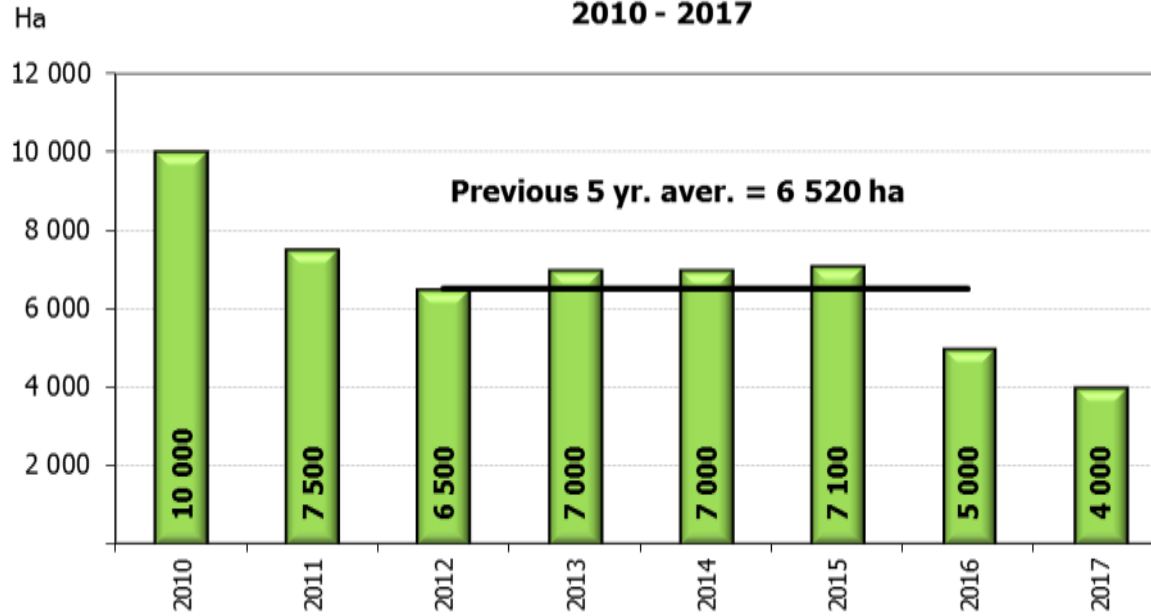

**Northern Cape: Groundnuts - Area planted
2010 - 2017**