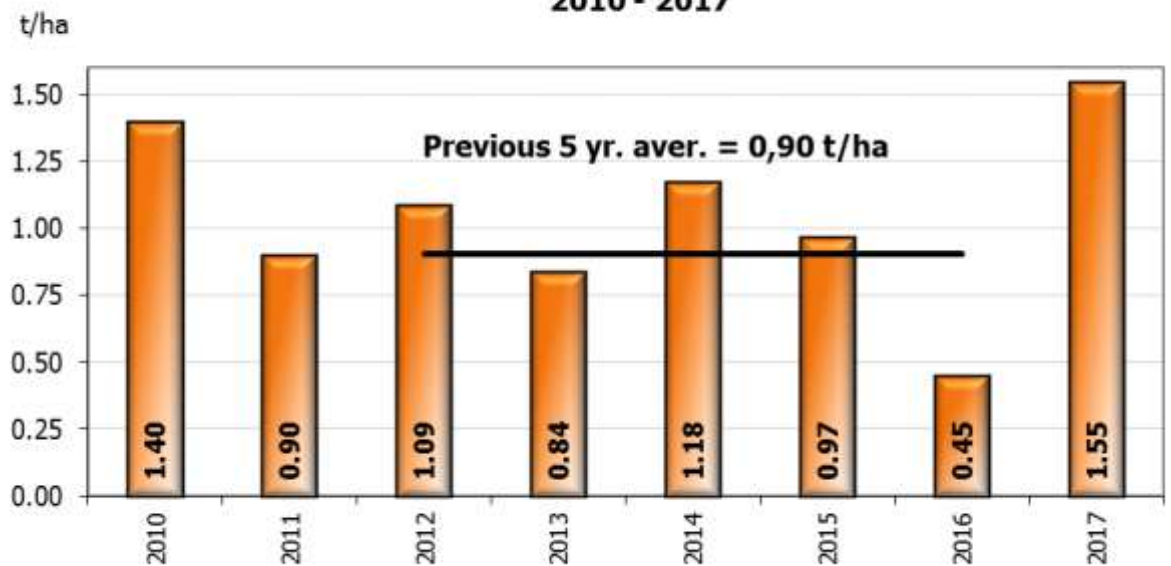

**Free State: Groundnuts - Yield
2010 - 2017**