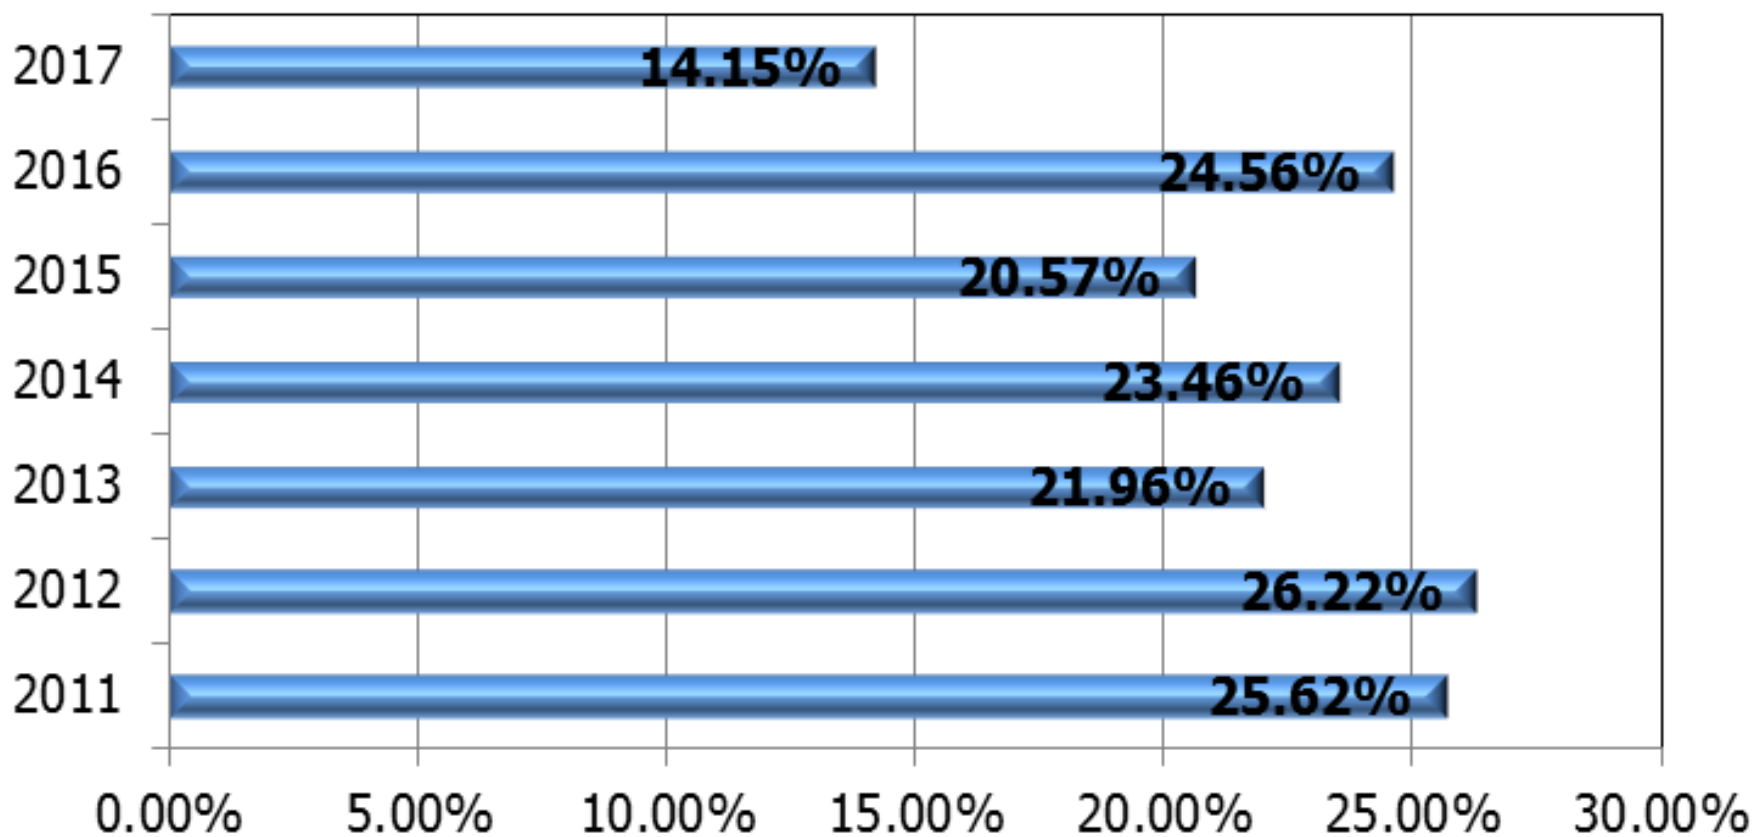

Groundnuts RSA: Irrigation as a % of area planted 2011-2017

agriculture,
forestry & fisheries

Department:
Agriculture, Forestry and Fisheries
REPUBLIC OF SOUTH AFRICA