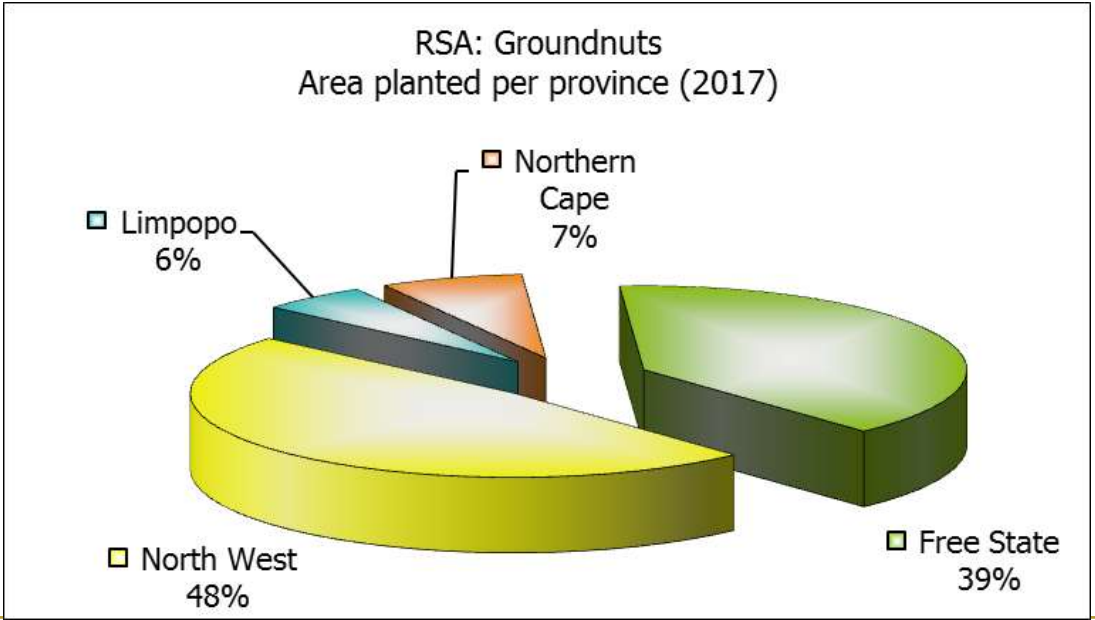

Crop Estimates Committee
Oeskattingskomitee

RSA: Groundnuts Production 1981 - 2017

agriculture,
forestry & fisheries

Department:
Agriculture, Forestry and Fisheries
REPUBLIC OF SOUTH AFRICA

RSA: Groundnuts Yield 1981 - 2017

agriculture,
forestry & fisheries

Department:
Agriculture, Forestry and Fisheries
REPUBLIC OF SOUTH AFRICA

**Northern Cape: Groundnuts - Area planted
2010 - 2017**

**Northern Cape: Groundnuts - Yield
2010 - 2017**