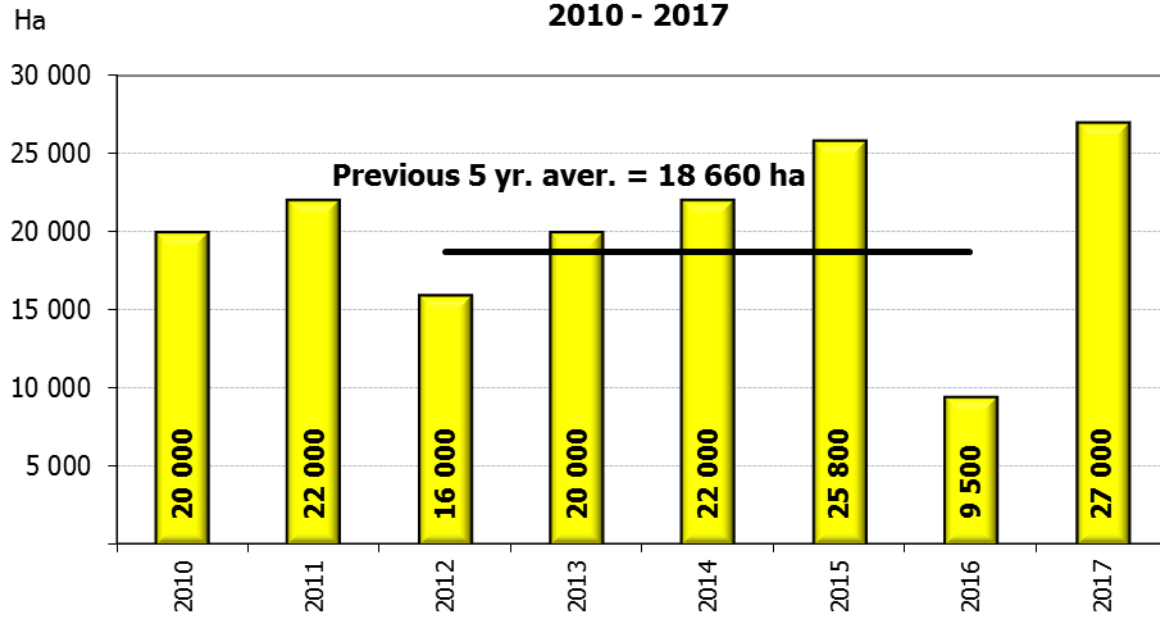

**North West: Groundnuts - Area planted
2010 - 2017**