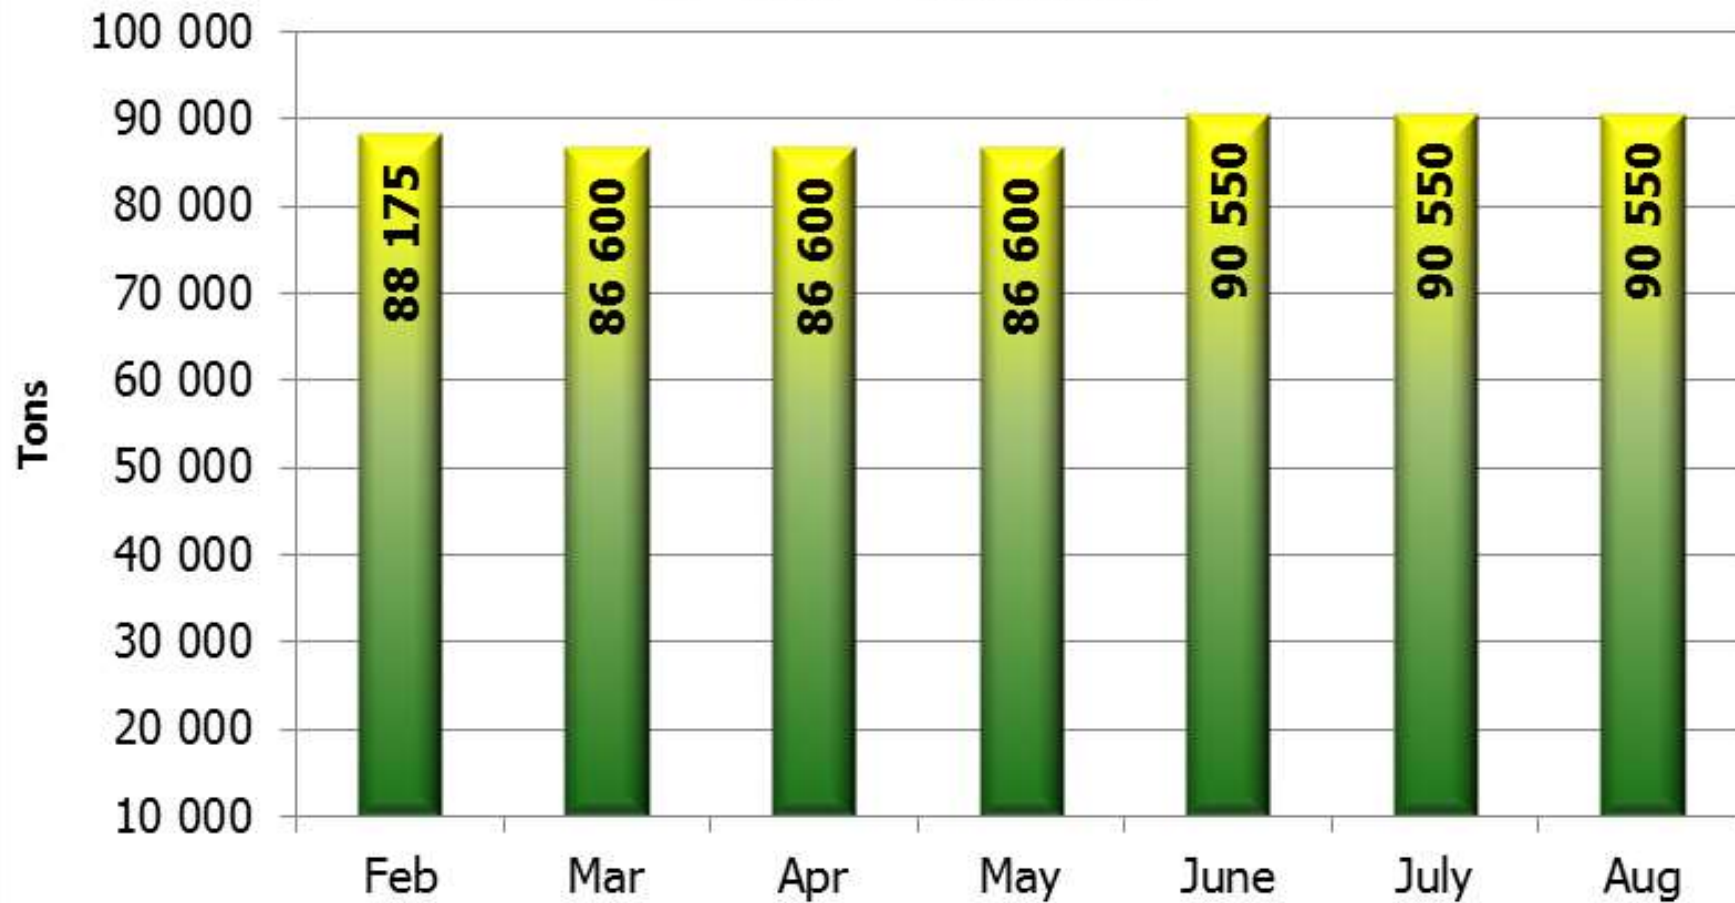

RSA Groundnut Production 2017: 1st to 7th estimate

agriculture,
forestry & fisheries

Department:
Agriculture, Forestry and Fisheries
REPUBLIC OF SOUTH AFRICA