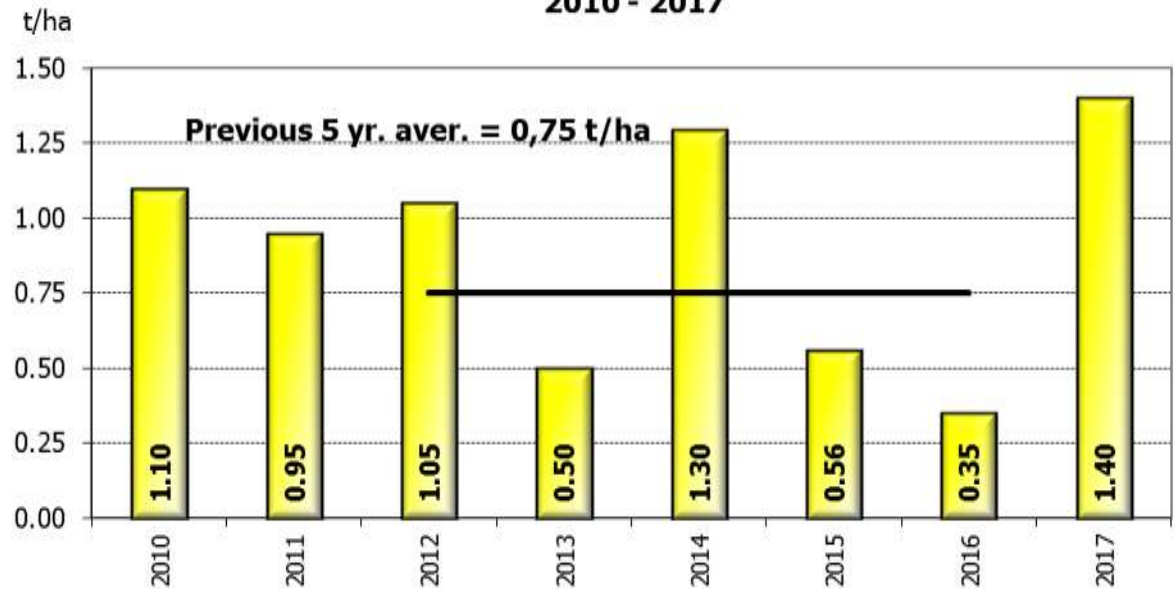

**North West: Groundnuts - Area planted
2010 - 2017**

**North West: Groundnuts - Yield
2010 - 2017**

agriculture,
forestry & fisheries

Department:
Agriculture, Forestry and Fisheries
REPUBLIC OF SOUTH AFRICA