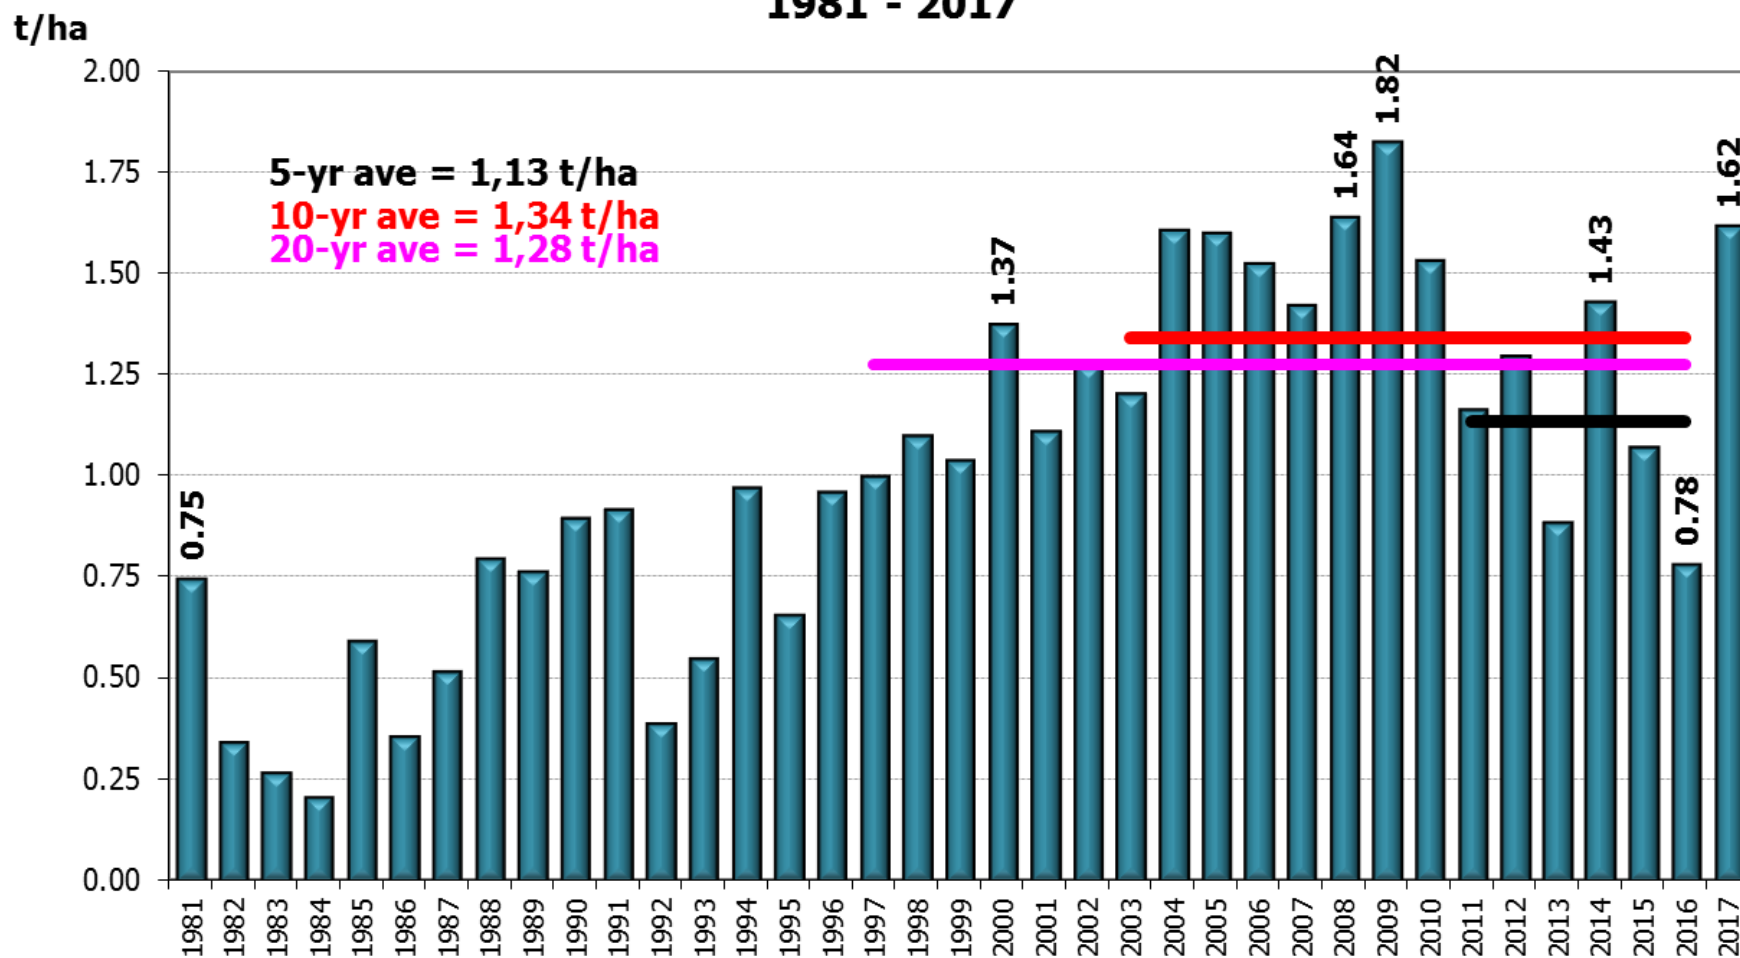

Crop Estimates Committee
Oeskattingskomitee

RSA: Groundnuts Production 1981 - 2017

agriculture,
forestry & fisheries

Department:
Agriculture, Forestry and Fisheries
REPUBLIC OF SOUTH AFRICA

RSA: Groundnuts Yield 1981 - 2017